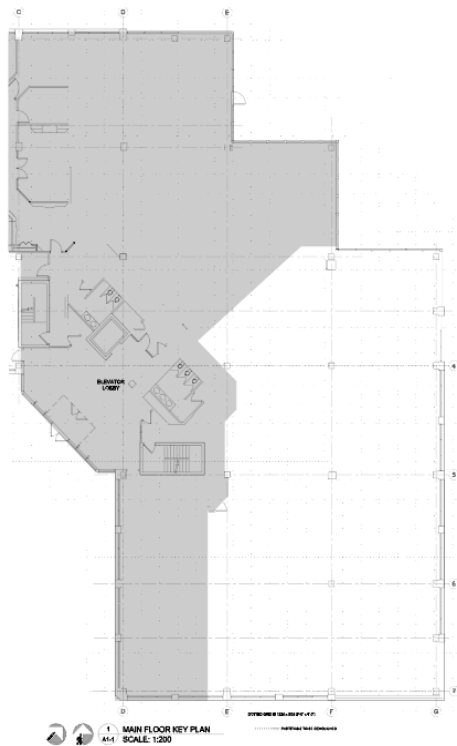

PARK CENTRE

1230 BLACKFOOT DR. | REGINA, SK

MAIN FLOOR

7,291

SQUARE FEET

CONCEPT FLOOR PLAN

OPEN FLOOR PLAN

MAIN FLOOR KEY PLAN
SCALE: 1:200

MAIN FLOOR KEY PLAN
SCALE: 1:200

SQ.FT SUBJECT TO FINAL MEASUREMENT
MAIN FLOOR PATIO AREAS AVAILABLE

CHANTAL BLAISDELL

LEASING MANAGER, HARVARD DEVELOPMENTS

T | 306.777.0641

E | cblaisdell@harvard.ca