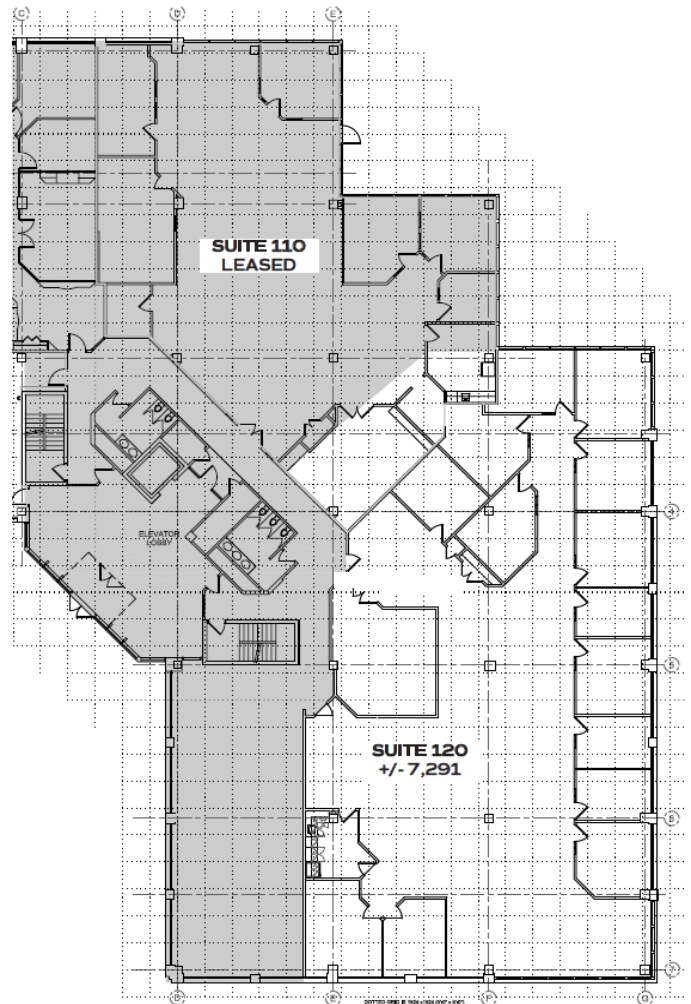

PARK CENTRE

1230 BLACKFOOT DR. | REGINA, SK

MAIN FLOOR

7,291

SQUARE FEET

CONCEPT FLOOR PLAN

OPEN FLOOR PLAN

MAIN FLOOR KEY PLAN
SCALE: 1:200

MAIN FLOOR KEY PLAN
SCALE: 1:200

SQ.FT SUBJECT TO FINAL MEASUREMENT
MAIN FLOOR PATIO AREAS AVAILABLE

CHANTAL BLAISDELL

LEASING MANAGER, HARVARD DEVELOPMENTS

T | 306.777.0641

E | cblaisdell@harvard.ca